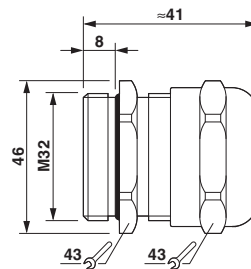

#### Dimensions

Length	41 mm
Wrench size, union nut	43 mm
Wrench size, support	43 mm
Hexagon angular dimension	46 mm
Length of the connecting thread	8 mm
Feed-through hole diameter	32.1 mm ... 32.3 mm
External cable diameter	19 mm ... 27 mm

### General

No. of conductors	1
Cable gland material	Nickel-plated brass
Material, insert	PA
Cable seal material	CR/NBR
Sealing material	NBR (O-ring)
Shielded	no
Thread type on connection side	M32 x 1.5
Torque	15 Nm (Union nut) 15 Nm (Support sleeve)
Color	silver

## Drawings

Dimensional drawing

Dimensional drawing